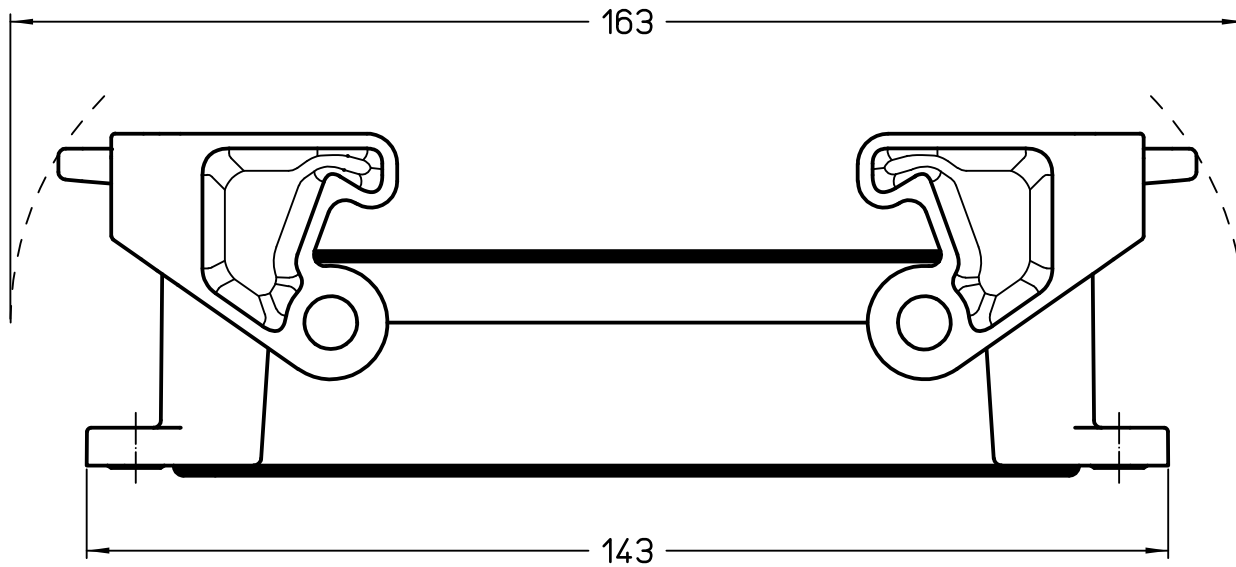

Diritti riservati All rights reserved

Panel cut-out

Dimensions
in mm

Simplified representation with dimensions without tolerance

Original Size A4

TCHI 24 B

Date 06/11/23

Insulating bulkhead mounting housing size "104.27"

Sign. G. Renna

with integrated PE jumpers - T-Type

Scale
1:1

1

2

3