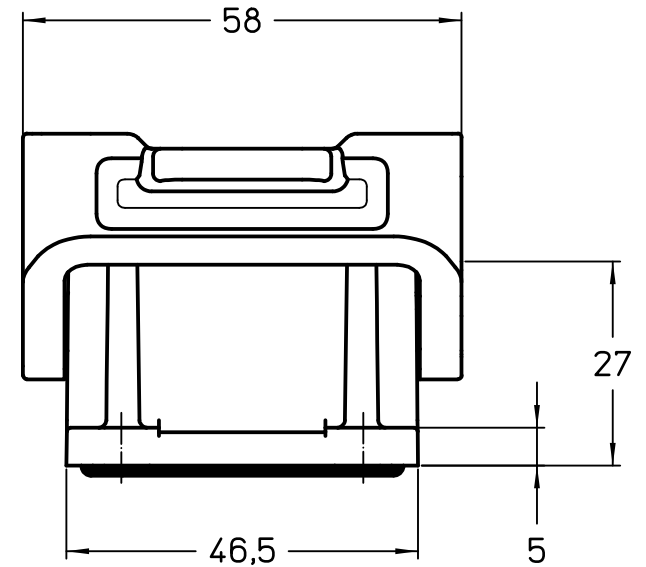

Diritti riservati All rights reserved

Panel cut-out

Dimensions
in mm

Simplified representation with dimensions without tolerance

Original Size A4

TCHI 24 B

Date 06/11/23

Insulating bulkhead mounting housing size "104.27"

Sign. G. Renna

with integrated PE jumpers - T-Type

Scale
1:1

1

2

3