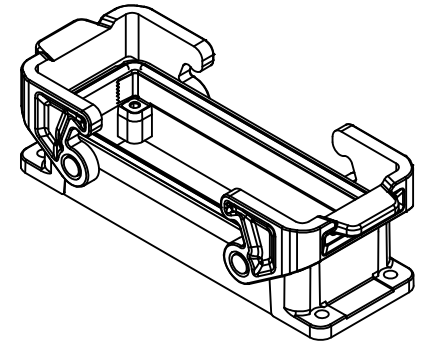

Diritti riservati All rights reserved

Panel cut-out

Dimensions
in mm

Simplified representation with dimensions without tolerance

Original Size A4

TCHI 24 B

Date 06/11/23

Insulating bulkhead mounting housing size "104.27"

Sign. G. Renna

with integrated PE jumpers - T-Type

Scale
1:1

1

2

3