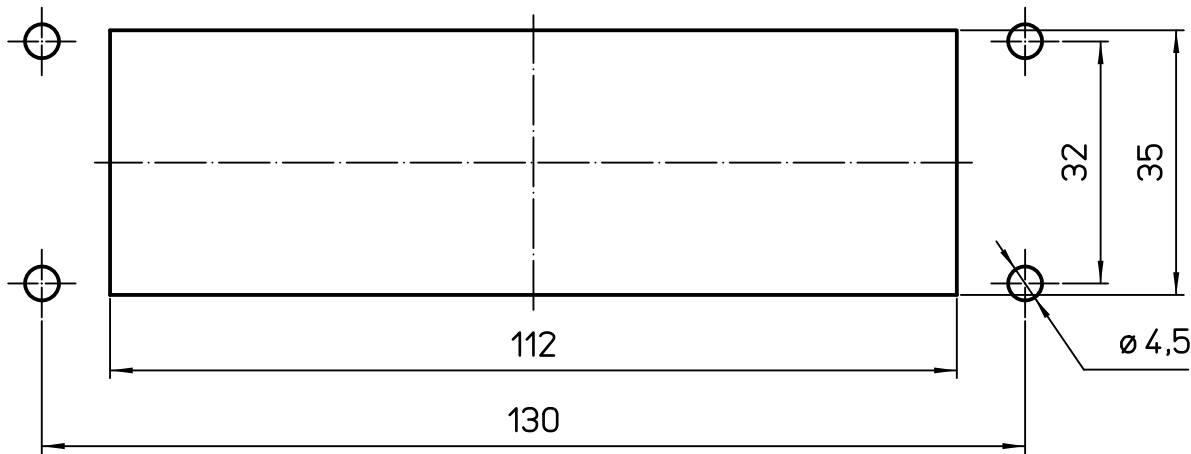

Diritti riservati All rights reserved

Panel cut-out

Dimensions
in mm

Simplified representation with dimensions without tolerance

Original Size A4

TCHI 24 B

Date 06/11/23

Insulating bulkhead mounting housing size "104.27"

Sign. G. Renna

with integrated PE jumpers - T-Type

Scale
1:1

1

2

3